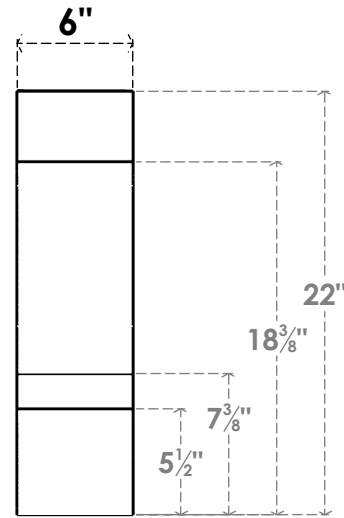

ITEM NUMBER: BRCPC060X10000X22000BOA

6"W X 10"D X 22"H BALBOA ARCHITECTURAL GRADE PVC CLOSED KNEE BRACE

SIDE PROFILE

FRONT PROFILE

ISOMETRIC

EKENA MILLWORK
 2300 WEST MAIN ST.
 CLARKSVILLE, TX 75426
 TOLL FREE: 866-607-0453
 WWW.EKENAMILLWORK.COM