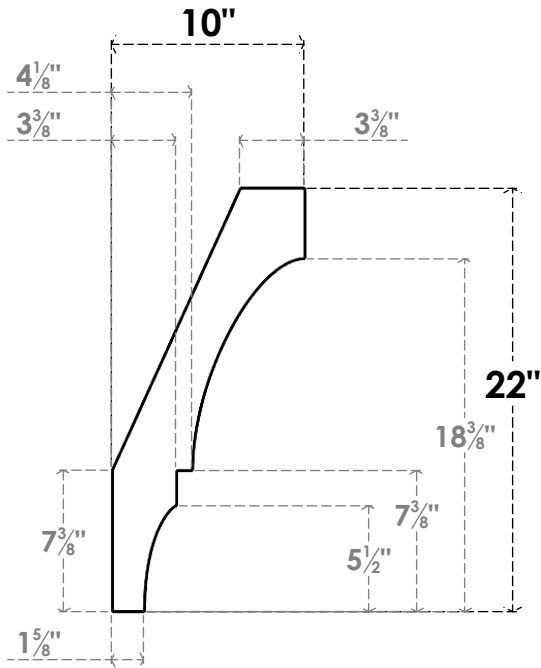

ITEM NUMBER: BRCPC060X10000X22000BOA

6"W X 10"D X 22"H BALBOA ARCHITECTURAL GRADE PVC CLOSED KNEE BRACE

SIDE PROFILE

FRONT PROFILE

ISOMETRIC

EKENA MILLWORK
 2300 WEST MAIN ST.
 CLARKSVILLE, TX 75426
 TOLL FREE: 866-607-0453
 WWW.EKENAMILLWORK.COM

NOTES

1. INSTALLATION TO BE COMPLETED IN ACCORDANCE WITH MANUFACTURER'S SPECIFICATIONS.
2. DRAWING MAY NOT BE TO SCALE
3. THIS DRAWING IS INTENDED FOR DESIGN AND PLANNING PURPOSES ONLY.
4. ALL INFORMATION CONTAINED HEREIN WAS CURRENT AT THE TIME OF DEVELOPMENT BUT MUST BE REVIEWED AND APPROVED BY THE PRODUCT MANUFACTURER TO BE CONSIDERED ACCURATE.
5. ARCHITECTURAL GRADE PVC PRODUCTS ARE MADE FROM EXPANDED CELLULAR PVC AND COME NATURALLY WHITE BUT MAY BE PAINTED